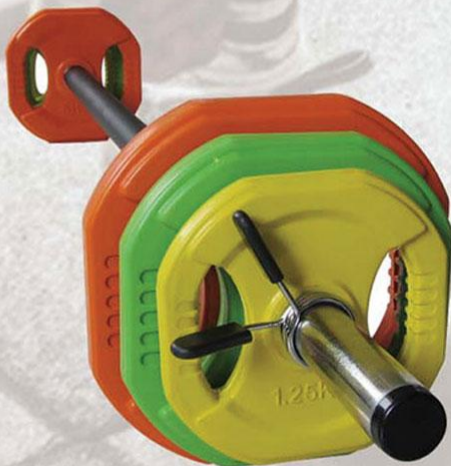

3010E-1

Regular TPU Weight plate
Size:1.25/2.5/5kg
Diameterhole:29mm

3010C-1

Regular Color Rubber Coated Weight Plate
Size:1.25/2.5/5/10kg
Diameterhole:31mm

3010-1

Regular Color Rubber Coated Weight Plate
Size:1.25/2.5/5/10kg
Diameterhole:31mm

BARBELL

3010F

20kg Pump Set
Material: TPU
Size: 1.25kg*2pcs 2.5kg*2pcs 5kg*2pcs/30*1400mm
Chromed Bar*1pcs
(with foam handle)

3010E

20kg Pump Set With Spring Collars
Material: TPU
Size: 1.25kg*2pcs 2.5kg*2pcs 5kg*2pcs 30*1400mm
Chromed Bar*1pcs
(with foam handle)

3010C

20kg Pump Set
Material: Color Rubber Coated
Size: 1.25kg*2pcs 2.5kg*2pcs 5kg*2pcs 30*1400mm
Chromed Bar*1pcs
(with foam handle)

3010

20kg Pump Set With Spring Collars
Material: Color Rubber Coated
Size: 1.25kg*2pcs 2.5kg*2pcs 5kg*2pcs 30*1400mm
Chromed Bar*1pcs
(with foam handle)