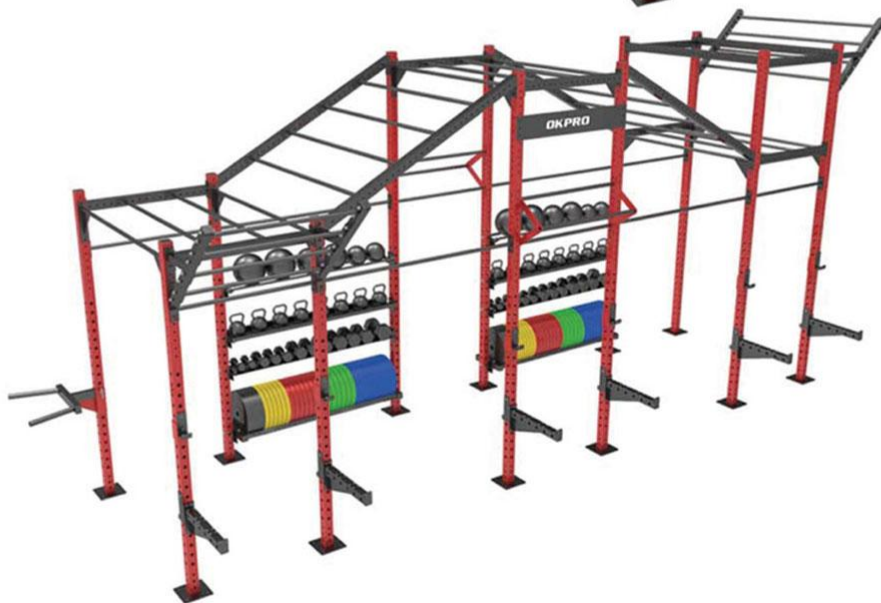

008

Wall Mount Rig
Assembly:300*120*275cm
Main tube size:75*75*3mm
Monkey bar:Φ32*5mm

CROSS-CAGE

009

Free Standing Rig and Storage
Assembly: 700*200*275cm
Main tube size: 75*75*3mm
Monkey bar: Φ 32*5mm

04

010

Free Standing Rig and Storage
Assembly: 620*120*375cm
Main tube size: 75*75*3mm
Monkey bar: Φ 32*5mm

011

Free Standing Rig
Assembly: 720*120*360cm
Main tube size: 75*75*3mm
Monkey bar: Φ 32*5mm

CROSS-CAGE