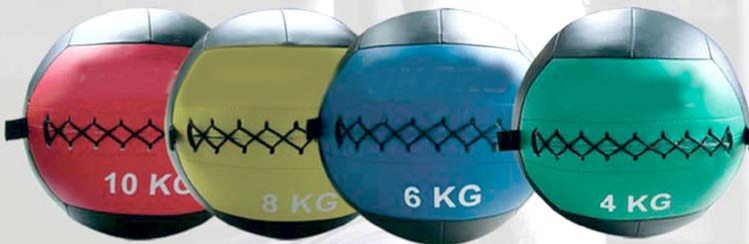

1219B

Medicine balls
Material:New rubber
Size:1-10kg

1219

Medicine balls
Material:New rubber
Size:1-10kg
Dia:1-2kg(195mm),3-4kg(220mm),
5-6kg(240mm),7-10kg(286mm)

44

1221

Soft Wall Ball
Materials:PU+PP
Size:3/4/5/6/7/8/9/10kg
Packing:37*37*37cm