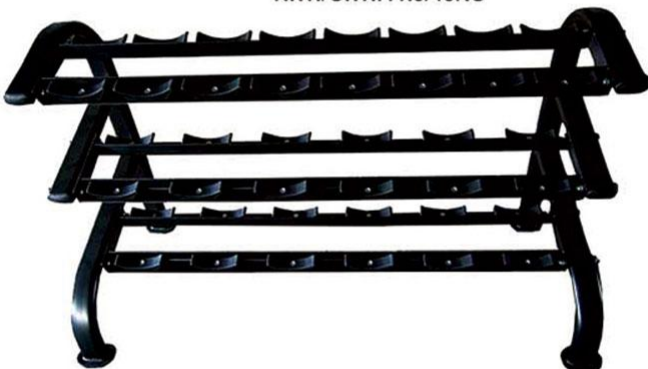

0016A

3-Tiers 10 Pair Dumbbell Rack
Assembly Size:183*80*89mm
Meas:185*25*18cm 93*80*27cm
N./G.W.:70/74kg