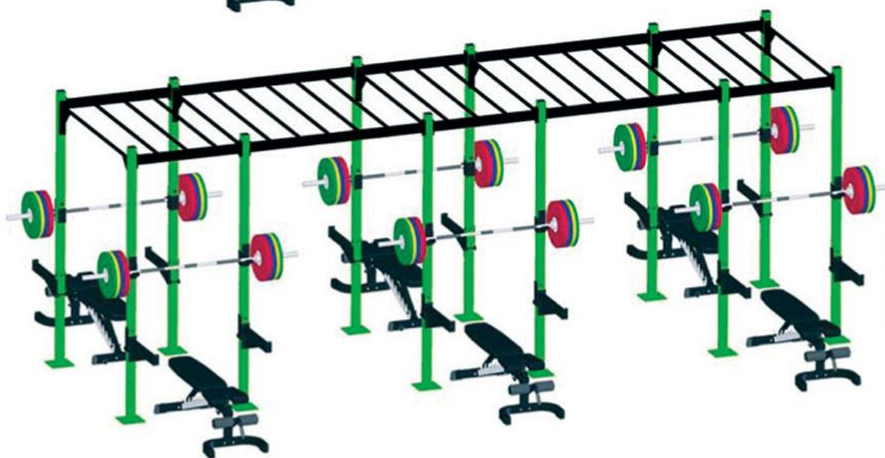

WORLD **F**^{EQUIPMENT}ITNESS

CROSS-CAGE

001

Wall Mount
Model Size:4'-6'-4'-6'-4'
Main tube:75*75*3mm
Monkey bar:Φ32*5mm
Height:2.75m,Depth:1.2m,Length:7.2m
Color:Black matte/Green smooth

002

Free Standing RIG
Model Size:4'-6'-4'-6'-4'
Main tube:75*75*3mm,Monkey bar:Φ32*5mm
Height:2.75m,Depth:1.2m,Length:7.2m
Color:Black matte/Green smooth

003

Free Standing RIG
Model Size:4'-6'-4'-6'-4'with Monkey bars
Main tube:75*75*3mm,Monkey bar:Φ32*5mm
Height:2.75mm,Depth:1.2m,Length:7.2m
Color:Black matte/Green smooth

004

Free Standing RIG
Model Size:4'-6'-4'-6'-6'
Main tube:75*75*3mm,Monkey bar:Φ32*5mm
Height:2.75m/3.6m,Depth:1.2m,Length:7.8m
Color:Black matte/Green smooth