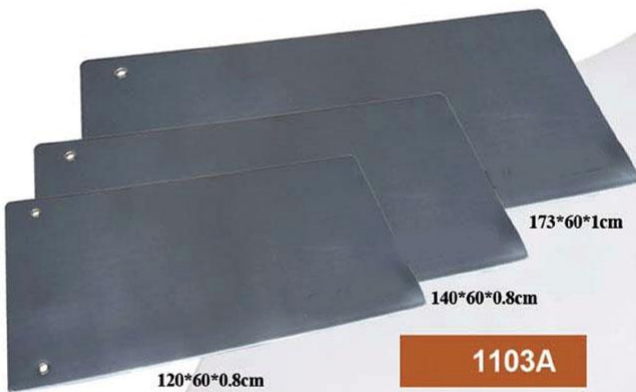

1103A

Exercise Mat with grommets
Packing Size:124*62*11cm,15/17kg
144*62*12cm,17/18kg
175*62*13cm,25/26kg
Material:Soft PVC
Meas:10pcs/ctn