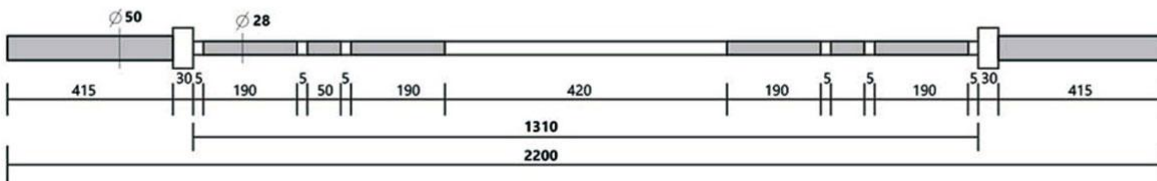

WORLD **F**^{EQUIPMENT}ITNESS

CROSS-CAGE

001

Wall Mount
Model Size:4'-6'-4'-6'-4'
Main tube:75*75*3mm
Monkey bar:Φ32*5mm
Height:2.75m,Depth:1.2m,Length:7.2m
Color:Black matte/Green smooth

002

Free Standing RIG
Model Size:4'-6'-4'-6'-4'
Main tube:75*75*3mm,Monkey bar:Φ32*5mm
Height:2.75m,Depth:1.2m,Length:7.2m
Color:Black matte/Green smooth

003

Free Standing RIG
Model Size:4'-6'-4'-6'-4'with Monkey bars
Main tube:75*75*3mm,Monkey bar:Φ32*5mm
Height:2.75mm,Depth:1.2m,Length:7.2m
Color:Black matte/Green smooth

004

Free Standing RIG
Model Size:4'-6'-4'-6'-6'
Main tube:75*75*3mm,Monkey bar:Φ32*5mm
Height:2.75m/3.6m,Depth:1.2m,Length:7.8m
Color:Black matte/Green smooth

1005

Cast Iron Kettlebell
Size:4/6/8/12/16/20/24/28/32kg

Crossfit Bar

5000-1

Sleeve diameter
tolerance: 49.8-50 mm.

Bosses diameter: 70 mm.

Cerakote Bar

5002