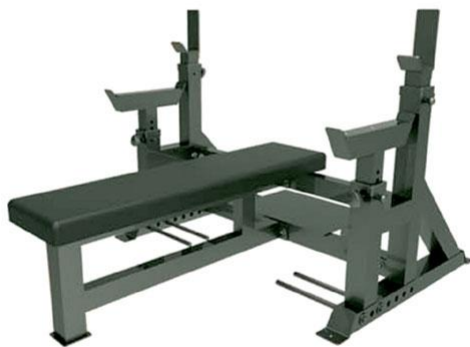

BENCH

9108B

Crossfit Flat Bench
Assembly size:127*59*43cm
Main Tube:75*75*2mm
Packing :142*42*21cm
N.W./G.W.:19KG/21KG

9107

Sit UP Bench
Main Tube Size:70*50*2mm
L*W*H:129*57.5*42cm
Meas:126*39*15cm
N.W./G.W.:13/15kg

9115A

Crossfit GHD
Main Tube Size:75*75*2.0mm
L*W*H:197*91*132cm
Meas:131.5*78*24cm 57.5*54.5*29cm
N.W./G.W.:67/70kg

9115D

Crossfit GHD
Assembly size:172*102*120cm
Main Tube:50*50*2mm
Packing 1:174*107*7cm
N.W./G.W.:20KG/22KG
Packing 2:96*72*21cm
N.W./G.W.:29KG/31KG
Packing 3:54*44*28cm
N.W./G.W.:15KG/16KG

9136B

Weight bench
Assembly size:1600*1210*(945-1250)mm
Main Tube:75*75*3mm
Packing 1:125*33*9cm
N.W./G.W.:3KG/4KG
Packing 2:98*81*20cm
N.W./G.W.:30KG/32KG
Packing 3:75*50*17cm
N.W./G.W.:28KG/30KG
Packing 4:75*50*17cm
N.W./G.W.:28KG/30KG

9185A

Belt Squat Machine
Platform:1200 x 800 x 6mm
RHS thick Frame:50 x 75 x 3 mm
Main lifting arm:75 x 75 x 3 mm