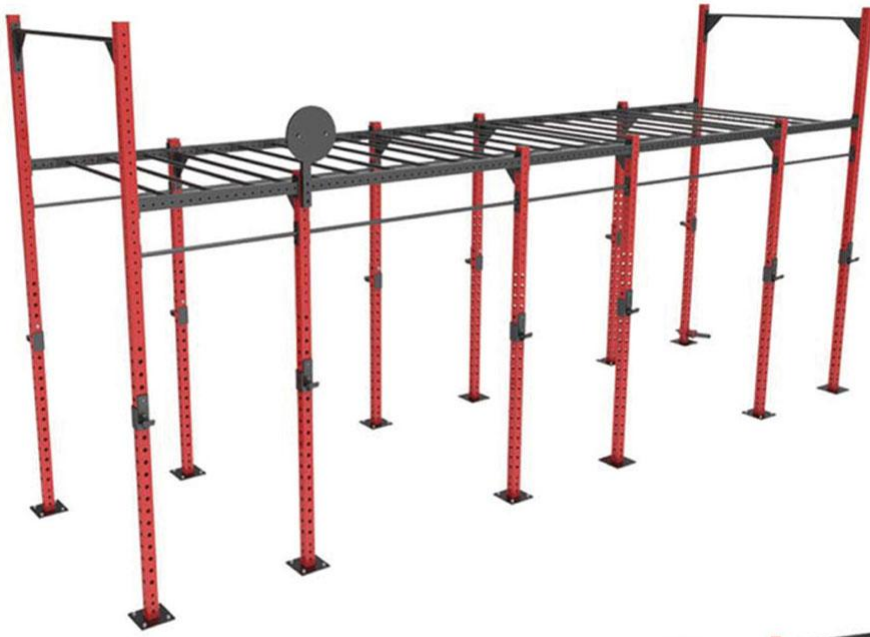

Free Standing Rig and Storage
Assembly: 620*120*375cm
Main tube size: 75*75*3mm
Monkey bar: Φ 32*5mm

011

Free Standing Rig
Assembly: 720*120*360cm
Main tube size: 75*75*3mm
Monkey bar: Φ 32*5mm

CROSS-CAGE

012

Free Standing Rig
Assembly: 720*120*375cm
Main tube size: 75*75*3mm
Monkey bar: Φ 32*5mm

013

Free Standing Rig
Assembly: 420*495*275cm
Main tube size: 75*75*3mm
Monkey bar: Φ 32*5mm

05

014

Free Standing Rig
Assembly: 620*120*275cm
Main tube size: 75*75*3mm
Monkey bar: Φ 32*5mm