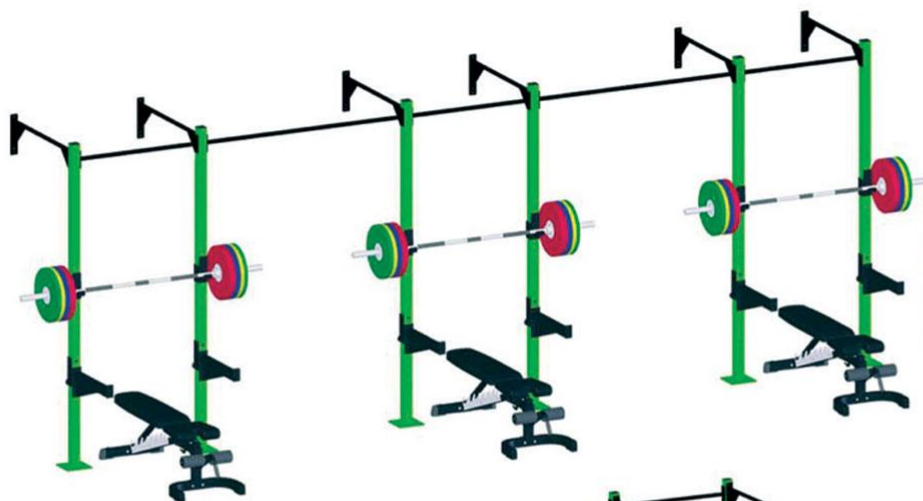

WORLD **F**^{EQUIPMENT}ITNESS

CROSS-CAGE

001

Wall Mount
Model Size:4'-6'-4'-6'-4'
Main tube:75*75*3mm
Monkey bar:Φ32*5mm
Height:2.75m,Depth:1.2m,Length:7.2m
Color:Black matte/Green smooth

002

Free Standing RIG
Model Size:4'-6'-4'-6'-4'
Main tube:75*75*3mm,Monkey bar:Φ32*5mm
Height:2.75m,Depth:1.2m,Length:7.2m
Color:Black matte/Green smooth

003

Free Standing RIG
Model Size:4'-6'-4'-6'-4'with Monkey bars
Main tube:75*75*3mm,Monkey bar:Φ32*5mm
Height:2.75mm,Depth:1.2m,Length:7.2m
Color:Black matte/Green smooth

004

Free Standing RIG
Model Size:4'-6'-4'-6'-6'
Main tube:75*75*3mm,Monkey bar:Φ32*5mm
Height:2.75m/3.6m,Depth:1.2m,Length:7.8m
Color:Black matte/Green smooth