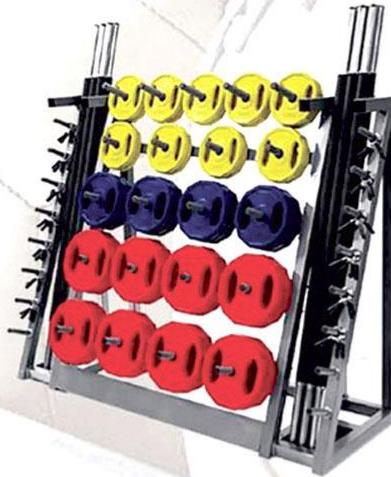

0019A

Body pump set Rack
Assembly size:151*50*8cm
Packing 1:151*50*8cm
N.W./G.W.:8.1KG/9.6KG
Packing 2:73*61*12.5cm
N.W./G.W.:8.8KG/10KG

0019

Body pump set Rack 15/20 sets
15 sets:
Main Tube:40*40*1.5cm
Packing 1:116*74*28cm
N.W./G.W.:22KG/24KG
Packing 2:105*30*24.5cm
N.W./G.W.:14KG/16KG
20 sets:
Main Tube:40*40*1.5cm
Packing 1:111*73*24cm
N.W./G.W.:26KG/28KG
Packing 2:99*27*22cm
N.W./G.W.:15KG/17KG