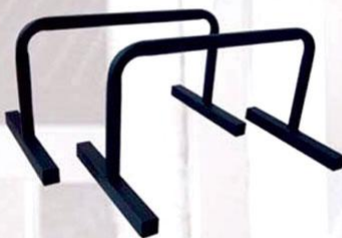

0043D

Wall mounted Half Rack
Tube size: 75*75*3mm
120W*60L*230H
Meas: 235*27*20cm
N.W./G.W.: 61/64KG

0066

Parallettes
Meas: 85*78*7.5cm
Main tube size: Φ 50*1.5mm
N.W./G.W.: 13/15kg

0066D

Parallettes
Packing: 69*65*12cm
N.W./G.W.: 12KG/14KG