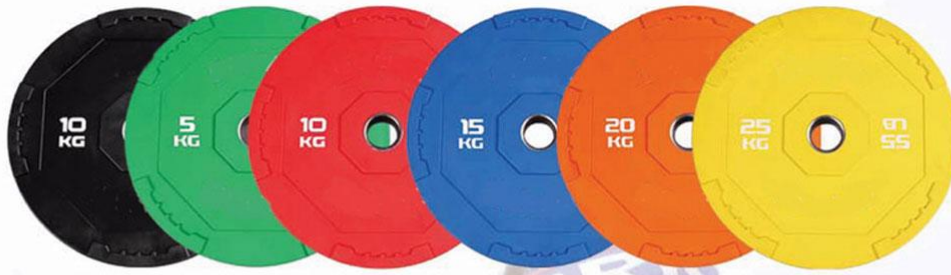

FREE WEIGHT

2006E

Rubber Bumper Plate
Size:5/10/15/20/25kg
With upturned ring