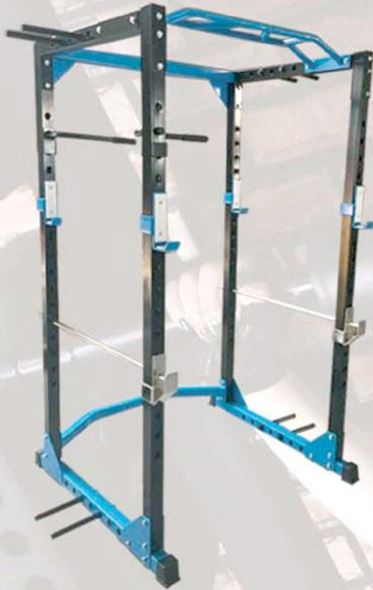

POWER RACK

180

Power Rack
Main Tube Size:60*60*2mm
L*W*H:145*169*215.5cm
Meas:205*33*15cm 158*39.5*20
N.W./G.W.:90/96kg