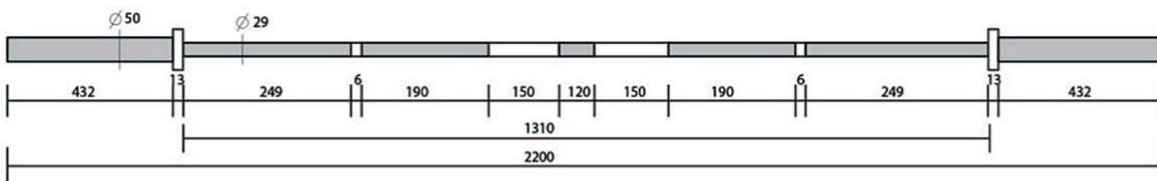

Name	Item no	ITEM	PSI	Material	Bar OD mm	Needle bearing	Bass bushing of each sleeve	cap end of bar	sleeve finishing	shaft finishing	Thickness of finishing	Total weight	Weight tolerance	Max Load LB
Crossfit bar	5000-1	Man:2200mm	190000	42 Cmo Alloy steel	28mm	8	1	steel cap with collars	hard chromed	black zinc/hard chromed	30u	20kg	20KG-20g	1500LBS
	5000-2	Man:2200mm	190000	42 Cmo Alloy steel	28mm	4	1	steel cap with collars	hard chromed	black zinc/hard chromed	30u	20kg	20KG-20g	1500LBS
	5000-3	Women:2010mm	190000	42 Cmo Alloy steel	25mm	8	1	steel cap with collars	hard chromed	black zinc/hard chromed	30u	15kg	15KG-20g	500LBS
	5000-4	Women:2010mm	190000	42 Cmo Alloy steel	25mm	4	1	steel cap with collars	hard chromed	black zinc/hard chromed	30u	15kg	15KG-30g	500LBS
Cerakote bar	5002	Man:2200mm	190000	42 Cmo Alloy steel	28mm	8	1	steel cap with collars	black cerocate	color cerocate	30u	20kg	20KG-20g	1500LBS
Powerlifting bar	5003	Man:2200mm	205000	42 Cmo Alloy steel	28mm		1	steel cap with collars	hard chromed	black zinc/hard chromed	30u	20kg	20KG-20g	2000LBS