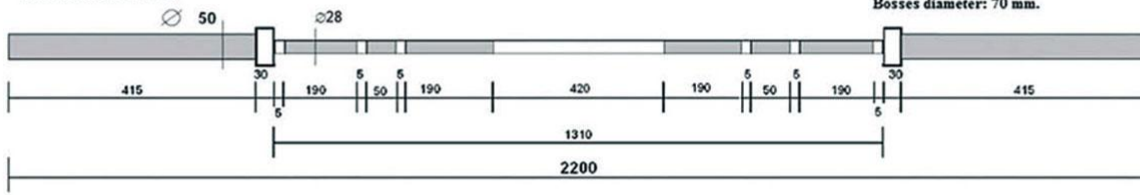

1005

Cast Iron Kettlebell
Size:4/6/8/12/16/20/24/28/32kg

Crossfit Bar

5000-1

Sleeve diameter
tolerance: 49.8-50 mm.

Bosses diameter: 70 mm.

Cerakote Bar

5002