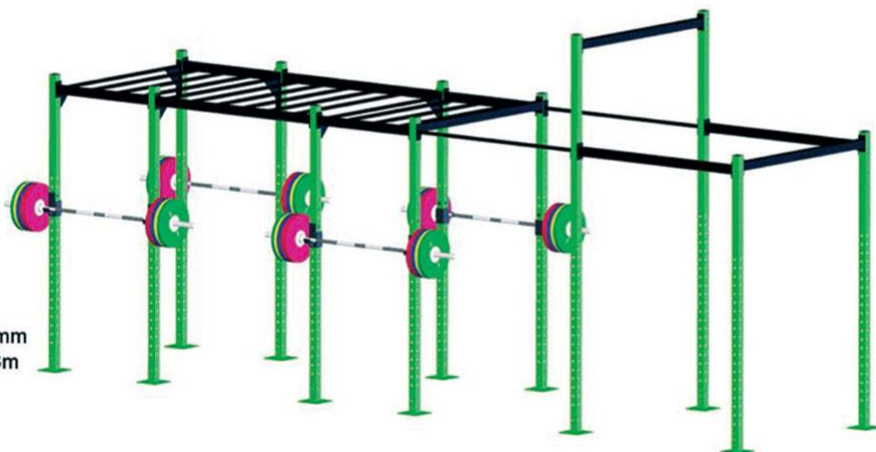

WORLD **F**^{EQUIPMENT}ITNESS

CROSS-CAGE

001

Wall Mount
Model Size:4'-6'-4'-6'-4'
Main tube:75*75*3mm
Monkey bar:Φ32*5mm
Height:2.75m,Depth:1.2m,Length:7.2m
Color:Black matte/Green smooth

002

Free Standing RIG
Model Size:4'-6'-4'-6'-4'
Main tube:75*75*3mm,Monkey bar:Φ32*5mm
Height:2.75m,Depth:1.2m,Length:7.2m
Color:Black matte/Green smooth

003

Free Standing RIG
Model Size:4'-6'-4'-6'-4'with Monkey bars
Main tube:75*75*3mm,Monkey bar:Φ32*5mm
Height:2.75mm,Depth:1.2m,Length:7.2m
Color:Black matte/Green smooth

004

Free Standing RIG
Model Size:4'-6'-4'-6'-6'
Main tube:75*75*3mm,Monkey bar:Φ32*5mm
Height:2.75m/3.6m,Depth:1.2m,Length:7.8m
Color:Black matte/Green smooth